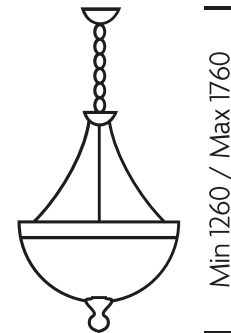

PRINT SPEC SHEET

— CHELSOM —

SIENA**MATERIAL**

SOLID BRASS WITH OPAQUE
ACRYLIC BOWLS

FINISH

FRENCH GOLD PATINA WITH
IVORY DIFFUSERS

FEATURES

AVAILABLE IN TWO
ALTERNATIVE SIZE OPTIONS.
DOWNLOAD THIS
SPECIFICATION SHEET FOR
FULL DETAILS. HIGHER
OUTPUT LIGHT SOURCES,
DIMMING AND EMERGENCY
OPTIONS ALSO AVAILABLE

SI/8404/90

Min 1260 / Max 1760

920

Weight 10kg

LED 6x8W E27

CFL 6x20W E27

HAL 6x46W E27

Also SI/8404/60