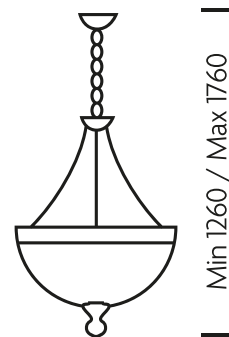

SI/8404/90

Min 1260 / Max 1760

920

Weight 10kg

LED 6x8W E27

CFL 6x20W E27

HAL 6x46W E27

Also SI/8404/60

Min 1110 / Max 1610

630

Weight 7kg

LED 4x13.5W E27

CFL 4x20W E27

HAL 4x46W E27

Also SI/8404/120

| 1230 |

Weight 11kg

-  LED 12x13.5W E27
-  CFL 12x20W E27
-  HAL 12x46W E27

FOR MORE INFORMATION ABOUT THIS PRODUCT:

Email: sales@chelsom.co.uk

Call: +44 (0)1253 831400

Chelsom Limited, Heritage House, Clifton Road, Blackpool, Lancashire FY4 4QA, United Kingdom