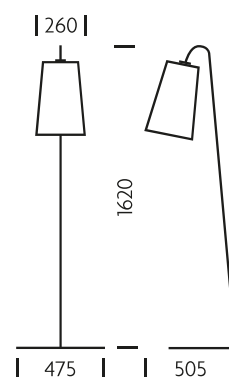

PRINT SPEC SHEET

— CHELSOM —

SCROLL**MATERIAL**

STEEL

FINISH

SHOWN IN POLISHED
CHROME (C). ALSO
AVAILABLE IN BLACK
BRONZE (BB)

FEATURES

TUBULAR METALWORK
FORMS AN ELLIPTICAL BASE
SHAPE FLOWING INTO AN
UPRIGHT ANGLED COLUMN.
BASE HAS SECURELY INSET
RUBBER FEET. TALL FABRIC
CONE SHADE GIVES
DIFFUSED LIGHT – FURTHER
FABRIC SHADE OPTIONS
AVAILABLE

SR/15/FS/C with optional
shade QSR/10/SILK THIMBLE

-  LED 1x10W E27
-  CFL 1x30W E27
-  HAL 1x46W E27

FOR MORE INFORMATION ABOUT THIS PRODUCT:

Email: sales@chelsom.co.uk

Call: +44 (0)1253 831400

Chelsom Limited, Heritage House, Clifton Road, Blackpool, Lancashire FY4 4QA, United Kingdom