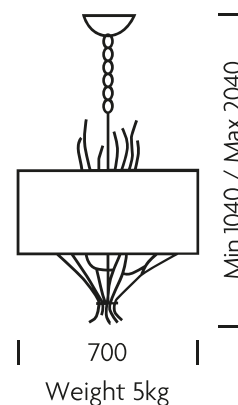

PRINT SPEC SHEET

— CHELSOM —

**SILVER
SCULPTURE****MATERIAL**

HAND FORGED IRON WITH
PLEATED COTTON SHADE

FINISH

FLORENTINE ANTIQUE SILVER
LEAF – ALSO AVAILABLE IN
FLORENTINE ANTIQUE GOLD
LEAF (SEE FN/21/GO/BG)

FEATURES

PRICE AND DIMENSIONS
INCLUDE SHADE SHOWN.
OTHER PLAIN FABRICS
AVAILABLE (PLEASE
ENQUIRE). COMPLETE WITH
PARCHMENT BOTTOM
DIFFUSER

SS/21/SI/IVPL

 LED 4x8W E27

 CFL 4x20W E27
(18W dimmable available).