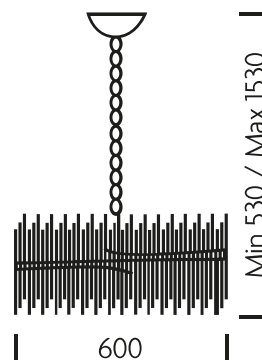

PRINT SPEC SHEET

— CHELSOM —

SILVER SCULPTURE

MATERIAL

HAND FORGED IRON

FINISH

FLORENTINE ANTIQUE SILVER
LEAF

FEATURES

COMPLETE WITH PARCHMENT
BOTTOM DIFFUSER

SS/80/4P

Weight 14kg

 LED 4x8W E27

 CFL 4x20W E27
(18W dimmable available).

 HAL 4x30W E27

FOR MORE INFORMATION ABOUT THIS PRODUCT:

Email: sales@chelsom.co.uk