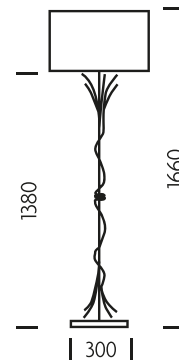

PRINT SPEC SHEET

## — CHELSOM —

**SILVER  
SCULPTURE****MATERIAL**

HAND FORGED IRON

**FINISH**FLORENTINE ANTIQUE  
SILVER LEAF**FEATURES**OTHER MATCHING ITEMS  
INCLUDING PENDANTS  
AND WALL LIGHTS  
AVAILABLESS/90/FS with optional  
shade QCY/20/SILK PEBBLE