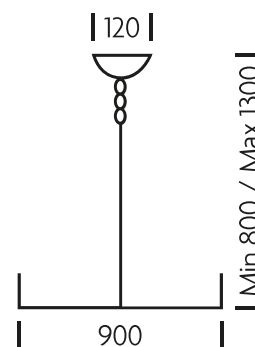

## PRINT SPEC SHEET

SV/7/6

Weight 10kg

 LED 6x6W E14

 CFL 6x9W E14

 HAL 6x46W E14
**FOR MORE INFORMATION ABOUT THIS PRODUCT:**Email: [sales@chelsom.co.uk](mailto:sales@chelsom.co.uk)

Call: +44 (0)1253 831400

Chelsom Limited, Heritage House, Clifton Road, Blackpool, Lancashire FY4 4QA, United Kingdom