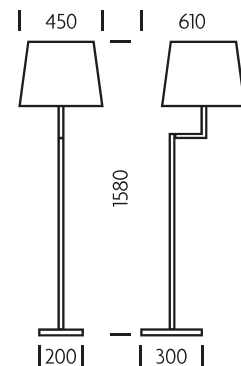

-  LED 1x10W E27
-  CFL 1x20W E27
-  HAL 1x77W E27

**FOR MORE INFORMATION ABOUT THIS PRODUCT:**

Email: [sales@chelsom.co.uk](mailto:sales@chelsom.co.uk)  
Call: +44 (0)1253 831400

Chelsom Limited, Heritage House, Clifton Road, Blackpool, Lancashire FY4 4QA, United Kingdom