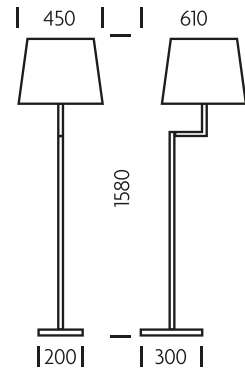

PRINT SPEC SHEET

— CHELSOM —

**SWING
CHROME****MATERIAL**

STEEL

FINISH

POLISHED CHROME (C).

ALSO AVAILABLE
IN BRUSHED ANTIQUE
BRASS (AB)**FEATURES**ROBUST DETAILED HINGES
ALLOW ARMS TO SWIVELSW/39/FS/C with optional
shade QST/18/ST
 LED 1x13.5W E27