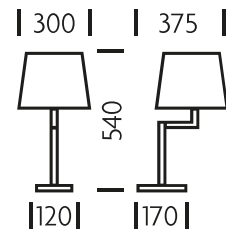

SW/39/TL/AB with optional
shade QST/12/LINEN NAT

-  LED 1x8W E27
-  CFL 1x15W E27
-  HAL 1x46W E27

FOR MORE INFORMATION ABOUT THIS PRODUCT:

Email: sales@chelsom.co.uk

Call: +44 (0)1253 831400

Chelsom Limited, Heritage House, Clifton Road, Blackpool, Lancashire FY4 4QA, United Kingdom