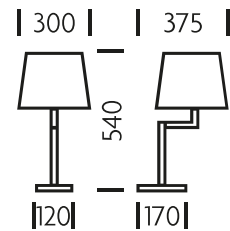

SW/39/TL/C with optional
shade QST/12/ST

-  LED 1x8W E27
-  CFL 1x15W E27
-  HAL 1x46W E27

FOR MORE INFORMATION ABOUT THIS PRODUCT:

Email: sales@chelsom.co.uk

Call: +44 (0)1253 831400

Chelsom Limited, Heritage House, Clifton Road, Blackpool, Lancashire FY4 4QA, United Kingdom