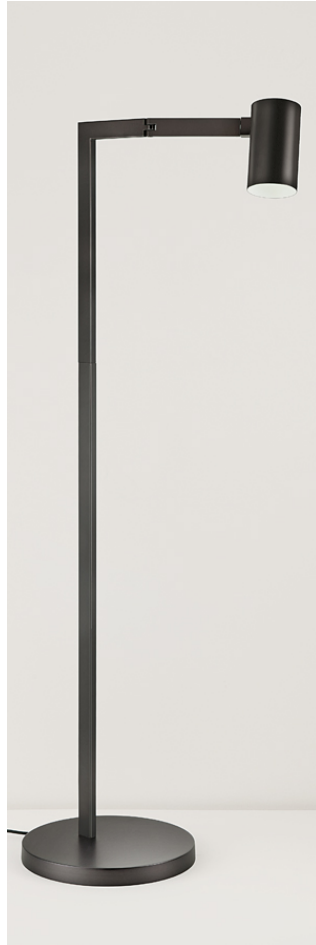

PRINT SPEC SHEET

— CHELSOM —

**SWING
READING****MATERIAL**

STEEL

FINISH

PICTURED IN BLACK
BRONZE (BB), ALSO
AVAILABLE IN POLISHED
CHROME (C)

FEATURES

ROBUST DETAILED HINGES
ALLOW ARMS TO SWIVEL.
CYLINDRICAL HEADS WITH
VENTILATION HOLE
ROTATE TO GIVE
DIRECTIONAL READING
LIGHT