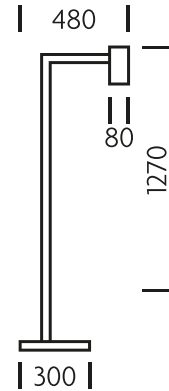

PRINT SPEC SHEET

— CHELSOM —

**SWING
READING****MATERIAL**

STEEL

FINISH

PICTURED IN BLACK
BRONZE (BB), ALSO
AVAILABLE IN POLISHED
CHROME (C)

FEATURES

ROBUST DETAILED HINGES
ALLOW ARMS TO SWIVEL.
CYLINDRICAL HEADS WITH
VENTILATION HOLE
ROTATE TO GIVE
DIRECTIONAL READING
LIGHT

SW/40/FS/BB

 LED 1x7W GU10

 HAL 1x40W IRC GU10
FOR MORE INFORMATION ABOUT THIS PRODUCT:Email: sales@chelsom.co.uk

Call: +44 (0)1253 831400

Chelsom Limited, Heritage House, Clifton Road, Blackpool, Lancashire FY4 4QA, United Kingdom