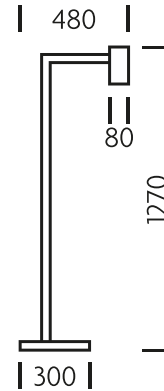

PRINT SPEC SHEET

— CHELSOM —

**SWING
READING****MATERIAL**

STEEL

FINISH

PICTURED IN POLISHED
CHROME (C), ALSO
AVAILABLE IN BLACK
BRONZE (BB)

FEATURES

ROBUST DETAILED HINGES
ALLOW ARMS TO SWIVEL.
CYLINDRICAL HEADS WITH
VENTILATION HOLE
ROTATE TO GIVE
DIRECTIONAL READING
LIGHT

SW/40/FS/C

 LED 1x7W GU10

 HAL 1x40W IRC GU10
FOR MORE INFORMATION ABOUT THIS PRODUCT:Email: sales@chelsom.co.uk

Call: +44 (0)1253 831400

Chelsom Limited, Heritage House, Clifton Road, Blackpool, Lancashire FY4 4QA, United Kingdom