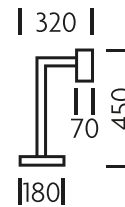

SW/40/TL/BB