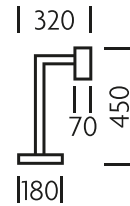

SW/40/TL/C