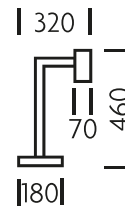

SW/40/TL/WCH/C