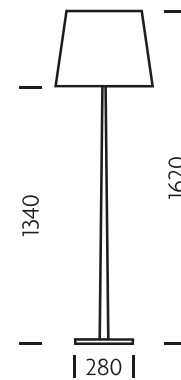

PRINT SPEC SHEET

— CHELSOM —

TAPER**MATERIAL**

STEEL

FINISH

PICTURED IN POLISHED CHROME WITH SATIN BLACK ACCENTS (BL/C). ALSO AVAILABLE IN POLISHED CHROME WITH ALUMINIUM ACCENTS (AL/C)

FEATURES

TAPERED COLUMNS ARE SUPPORTED ON CONTRASTING BASES. SHOWN WITH 'DOUBLE SHADE' WITH PERFORATED FRENCH DRUM OUTER AND INVERTED CONE PARCHMENT INNER WHICH GIVES SOFT DIFFUSED LIGHT. A FULL RANGE OF OPTIONAL SHADES IS AVAILABLE

TA/6/FS/BL/C with optional shade QTA/FS/BL

-  LED 1x10W E27
-  CFL 1x30W E27
-  HAL 1x77W E27

FOR MORE INFORMATION ABOUT THIS PRODUCT:

Email: sales@chelsom.co.uk

Call: +44 (0)1253 831400

Chelsom Limited, Heritage House, Clifton Road, Blackpool, Lancashire FY4 4QA, United Kingdom