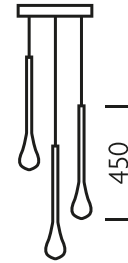

TD/3/3P

| 300 |