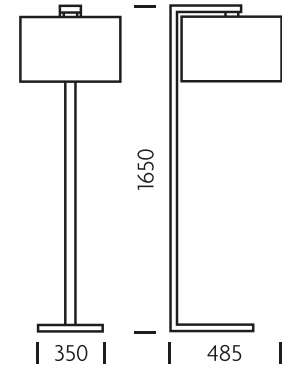

TR/4/FS/PBZ with optional shade QTR/FS/OYT