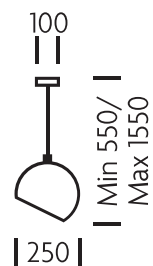

PRINT SPEC SHEET

— CHELSOM —

TOKYO

MATERIAL

STEEL AND GLASS

FINISH

BRUSHED BRASS AND SMOKE GLASS

FEATURES

SMOKE SEED GLASS GLOBE ENCLOSES A WARM WHITE LED FILAMENT LAMP, IS CUT AT A DIAGONAL ANGLE AND SUSPENDED FROM BRUSHED BRASS METALWORK. CAN ALSO BE USED WITH A FABRIC CYLINDER DIFFUSER

TY/10/P

Weight: 1.6kg