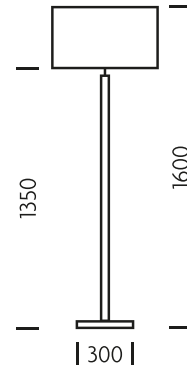

PRINT SPEC SHEET

— CHELSOM —

URBAN**MATERIAL**

STEEL AND WOOD

FINISHPOLISHED CHROME AND
CHOCOLATE WOOD**FEATURES**WOODEN BASES ARE
MOUNTED ON PROTECTIVE
CHROME PLINTHSUR/6/FS/C/CH with
optional shade QBR/20/W