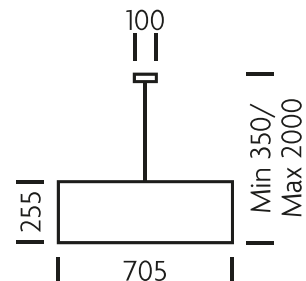

PRINT SPEC SHEET

— CHELSOM —

WELCOME**MATERIAL**

STEEL AND FABRIC

FINISHPENNY BRONZE METALWORK
WITH FABRIC SHADES**FEATURES**

FABRIC SHADES ARE ENCLOSED BY A CRUCIFORM TOP FRAME WHICH DROPS DOWN THE OUTSIDE OF THE SHADES. THIS LARGE PENDANT HAS AN INTERNAL BOTTOM SELF-FABRIC DIFFUSER. OTHER FINISHES, SIZES AND SHAPES TO SPECIAL ORDER

WE/10/700 with optional shade QWE/700/LINEN NAT

-  LED 1x10W E27
-  CFL 1x30W E27
-  HAL 1x46W E27

FOR MORE INFORMATION ABOUT THIS PRODUCT:Email: sales@chelsom.co.uk

Call: +44 (0)1253 831400

Chelsom Limited, Heritage House, Clifton Road, Blackpool, Lancashire FY4 4QA, United Kingdom