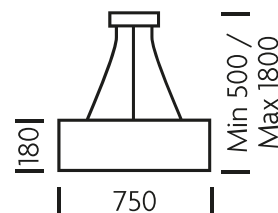

WE/O/750/DU