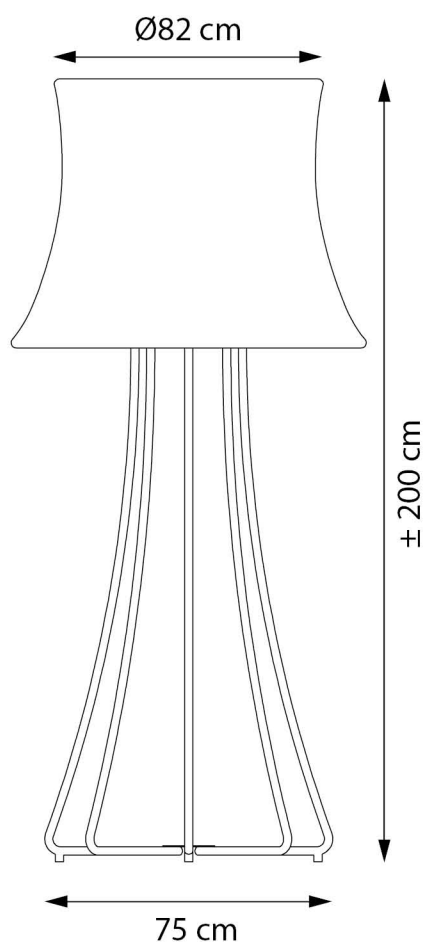

PRODUCT SHEET

3D

REF: 3D

Royal Botania^{.com}
Belgian outdoor lighting

TECHNICAL INFO

REFERENCE 3D

DIMENSIONS

WIDTH Ø 82 CM
HEIGHT ± 200 CM
BASE 75 CM

MATERIALS

POWDERCOATED ALUMINIUM
WHITE + FABRIC

RECOMMENDED LIGHT SOURCE

LAMP LED - FLUO E27 MAX. 11W
POWER IN 220V
IP-RATING IP55

EXTRAS GRANITE BALLAST 8Kg Ø40CM
CODE: 033DBALLAST

MAINTENANCE

<http://www.royalbotania.com/maintenance>