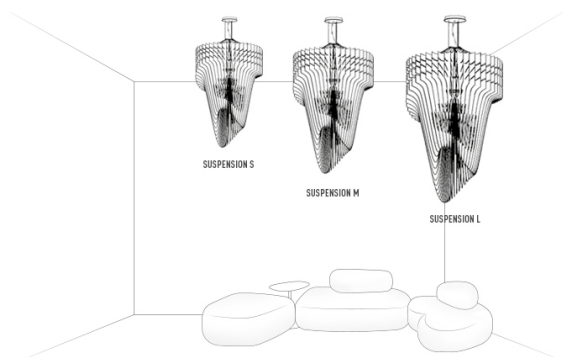

ARIA GOLD design by Zaha Hadid

Compendium page 18

PRODOTTI	MISURE	COLORI	CODICE
<p>SUSPENSION L</p> <p>LED: 70W - 220V - 7.000 Lumen 2700 Kelvin (warm white) - CRI 90 Triac Dimmable (Trailing Edge min. 20W) Made of: Lentiflex® / Cristalflex® Gold Plated</p> <p>Weight: net Kg 11 - gross Kg 18,5 Package: A 4kg 48 x 50 x h33cm B 14,5kg 46 x 120 x h15cm</p> <p>CE IP 20  </p>	 <p><i>h1</i>: maximum cable length</p>	<p> GOLD</p>	<p>ARI84SOS00030_000</p>
<p>SUSPENSION M</p> <p>LED: 35W - 220V - 3.500 Lumen 2700 Kelvin (warm white) - CRI 90 Triac Dimmable (Trailing Edge min. 20W) Made of: Lentiflex® / Cristalflex® Gold Plated</p> <p>Weight: net Kg 7,0 - gross Kg 18,8 Package: A 2,3 kg 35 x 35 x h 32 cm B 16,5 kg 65 x 120 x h16 cm</p> <p>CE IP 20  </p>	 <p><i>h1</i>: maximum cable length</p>	<p> GOLD</p>	<p>ARI84SOS00020_000</p>
<p>SUSPENSION S</p> <p>LED: 35W - 220V - 3.500 Lumen 2700 Kelvin (warm white) - CRI 90 Triac Dimmable (Trailing Edge min. 20W) Made of: Lentiflex® / Cristalflex® Gold Plated</p> <p>Weight: net Kg 5,5 - gross Kg 13,5 Package: A 1,9 kg 35 x 35 x h32cm B 11,25kg 42 x 110 x h11cm</p> <p>CE IP 20  </p>	 <p><i>h1</i>: maximum cable length</p>	<p> GOLD</p>	<p>ARI84SOS00010_000</p>

ARIA GOLD ENTIRE COLLECTION

ENERGY CLASS

 This luminaire contains built-in LED lamps.

The lamp can be changed in the luminaire.

SLAMP: ARIA GOLD

874/2012

LED 