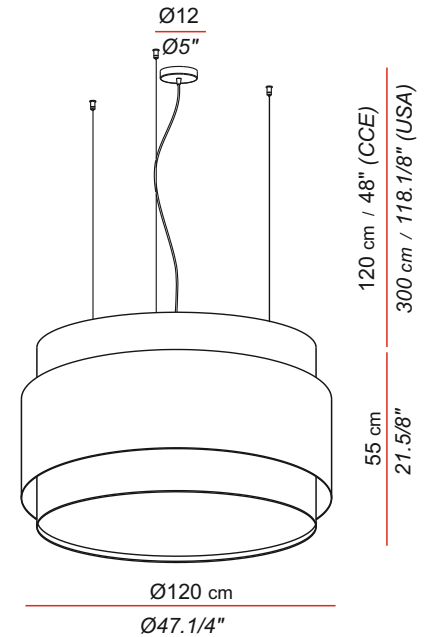

ARO TRIPLE

Design. El Torrent

el torrent
lighting

Typology: Suspension

Description / Descripción

Pendant lamp with metal canopy (chrome or nickel) and double shade available in any materials.

Height regulation system by steel cables.
Available in several sizes.

Lámpara de techo con florón metálico (acabado en cromo o níquel) y doble pantalla disponible en cualquier material. Sistema de regulación de altura por cables de acero.

Light bulb / bombillas

Voltage: 220-230V / 50-60Hz
120-277V / 50-60Hz (USA)

European version

AT.532	A		6 x E-27 FLC 25W
	A*		6 x E-27 LED 12W
	B		6 x E-27 A60 ECO 42W

USA version

TUS.AT.532.01		6 x 26W / CFL / GU-24 Base / 120V
		6 x 26W / CFL / Medium base / 120V
TUS.AT.532.02		6 x 26W / LED / Medium base / 120V
		6 x 60W / A19 / Medium base / 120V

Bulbs not included / Bombillas no incluidas

Packaging / Embalaje

1 box

125x125x60 cm / 0,95m³
50"x50"x24" / 33,5 ft³

Peso neto: 6 Kg
Net weight: 13 lb

Features & finishings / Características

Lampshade
Pantalla

Available in any materials
Varios materiales

Canopy
Florón

Nickel or chromed
Niquelado o cromado

Electrical cable
Cable eléctrico

Transparent silicone
Silicona transparente

Diffuser
Difusor

PMMA 3mm matt ice
PMMA 3mm hielo mate

Certifications:

IP20

Light for indoor use only