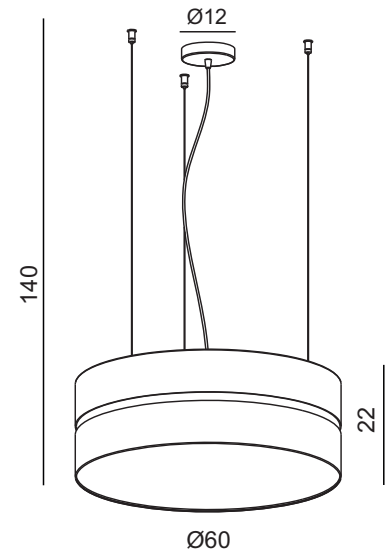

Pendant lamp with metal canopy (chrome or nickel) and shade available in any materials. Available in several sizes.

General measures / Medidas generales

Light bulb / bombillas

Voltage: 220-230V / 50-60Hz

A2.133		3 x E-27 FLC 25W
		3 x E-27 LED 12W
		3 x E-27 A60 ECO 42W

Bulbs not included.

Packaging / Embalaje

1 box
50x35x50 cm
vol.: 0,1m³
Net weight: 1,5 Kg

Features & finishings / Características

Lampshade Pantalla	Available in any materials Varios materiales
Canopy Florón	Nickel or cromed Niquelado o cromado
Electrical cable Cable eléctrico	Silicone transparent Silicona transparente
Diffuser Difusor	PMMA 3mm ice mat PMMA 3mm hielo mate

Certifications:

Light for indoor use only

Various sizes / Otras medidas

A2.134

Typology: Suspension

Description / Descripción

Lámpara de techo con florón metálico (acabado en cromo o níquel) y pantalla disponible en cualquier material. Sistema de regulación de altura por cables de acero.

Pendant lamp with metal canopy (chrome or nickel) and shade available in any materials.

Height regulation system by steel cables. Available in several sizes.

General measures / Medidas generales

Light bulb / bombillas