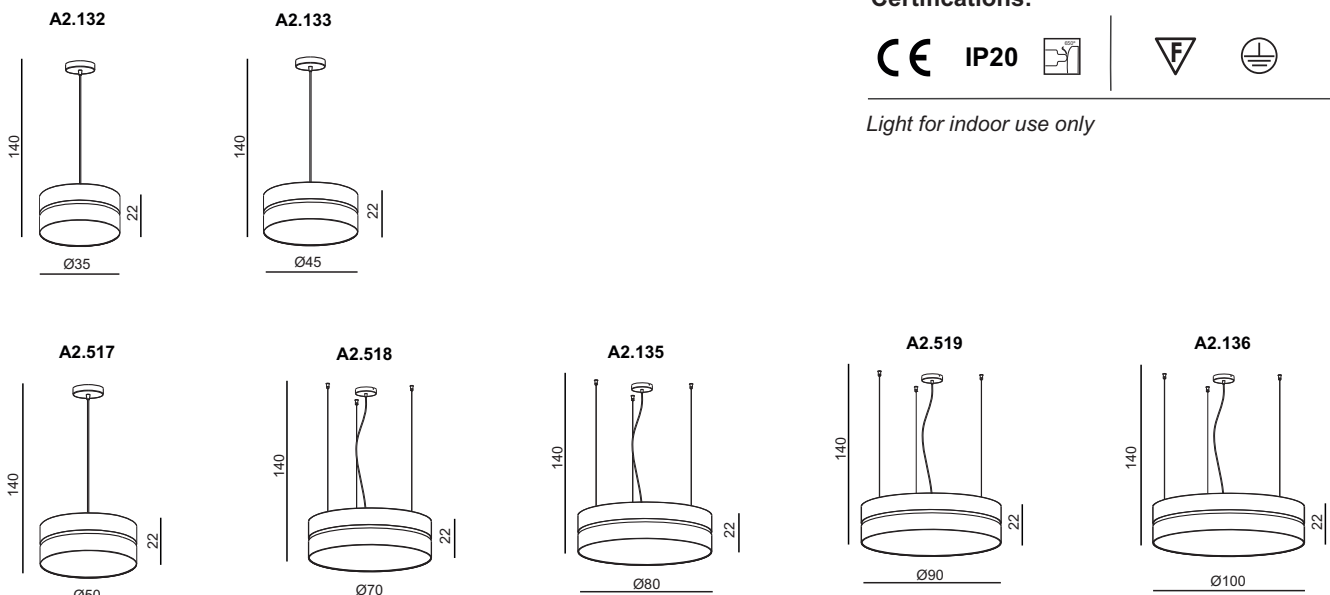

Various sizes / Otras medidas