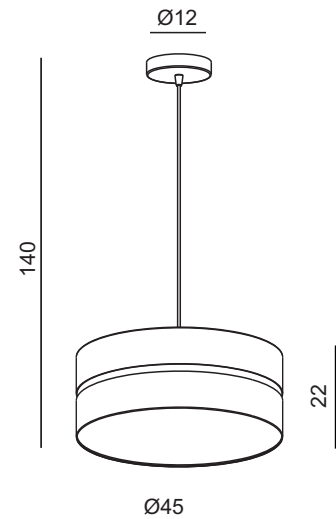

A2.136

Typology: Suspension

Description / Descripción

Pendant lamp with metal canopy (chrome or nickel) and shade available in any materials.

Height regulation system by steel cables.

Available in several sizes.

Certifications:

Light for indoor use only

Various sizes / Otras medidas

A2.133

Typology: Suspension

Description / Descripción

Lámpara de techo con florón metálico (acabado en cromo o níquel) y pantalla disponible en cualquier material. Disponible en varios tamaños.

Pendant lamp with metal canopy (chrome or nickel) and shade available in any materials. Available in several sizes.

General measures / Medidas generales

Light bulb / bombillas

Voltage: 220-230V / 50-60Hz

A2.133		3 x E-27 FLC 25W
		3 x E-27 LED 12W
		3 x E-27 A60 ECO 42W

Bulbs not included.

Packaging / Embalaje

1 box
50x35x50 cm
vol.: 0,1m³
Net weight: 1,5 Kg

Features & finishings / Características

Lampshade Pantalla	Available in any materials Varios materiales
Canopy Florón	Nickel or cromed Niquelado o cromado
Electrical cable Cable eléctrico	Silicone transparent Silicona transparente
Diffuser Difusor	PMMA 3mm ice mat PMMA 3mm hielo mate