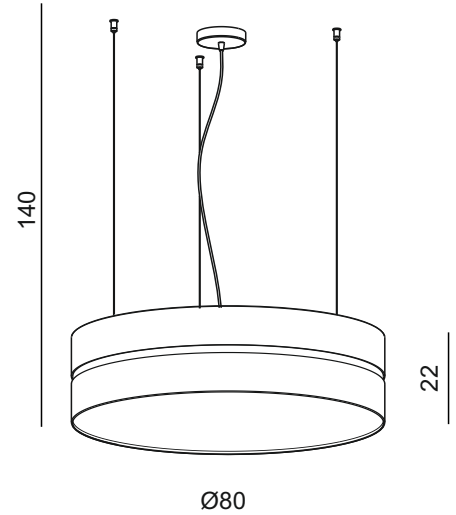

A2.136

Typology: Suspension

Description / Descripción

Pendant lamp with metal canopy (chrome or nickel) and shade available in any materials.

Height regulation system by steel cables.

Available in several sizes.

Certifications:

Light for indoor use only

Various sizes / Otras medidas

A2.135

Typology: Suspension

Description / Descripción

Lámpara de techo con florón metálico (acabado en cromo o níquel) y pantalla disponible en cualquier material. Sistema de regulación de altura por cables de acero.

Pendant lamp with metal canopy (chrome or nickel) and shade available in any materials.

Height regulation system by steel cables. Available in several sizes.

General measures / Medidas generales

Light bulb / bombillas