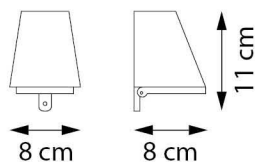

RECOMMENDED LIGHT SOURCE

LAMP LED 5W - GU10 - FLAT OPTIC
POWER IN 220V
IP-RATING IP 44