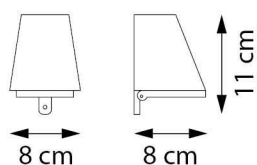

RECOMMENDED LIGHT SOURCE

LAMP LED 5W - GU10 - FLAT OPTIC
POWER IN 220V
IP-RATING IP 44