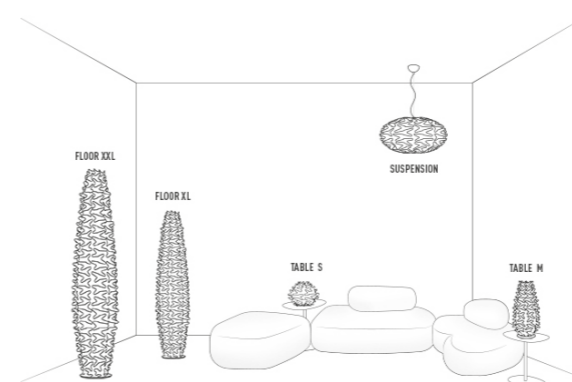

CACTUS

design by Adriano Rachele

Compendium page 258

PRODOTTI	MISURE	COLORI	CODICE
SUSPENSION Bulbs E27: 1 X 10W LED Filament Made of: Opalflex® Weight: net Kg 1,05 - gross Kg 3,10 Package: 55 x 55 x h42cm	h1: maximum cable length	GOLD	CAC78SOS00020_000
FLOOR LAMP XXL Bulbs E27: 2 X 10W LED Filament Made of: Opalflex® With: Stainless Steel base Weight: net Kg 3,50 - gross Kg 8,60 Package: 44 x 44 x h182cm		GOLD	CAC78PF000050X
FLOOR LAMP XL Bulbs E27: 2 X 10W LED Filament Made of: Opalflex® With: Stainless Steel base Weight: net Kg 3,15 - gross Kg 7,00 Package: 44 x 44 x h160cm		GOLD	CAC78PF000040X

PRODOTTI	MISURE	COLORI	CODICE
TABLE LAMP M Bulbs E14: 1 X 5W LED Filament Made of: Opalflex® / Stainless Steel base Weight: net Kg 0,85 - gross Kg 1,60 Package: 27 x 27 x h60cm		GOLD	CAC78TAV00020X
TABLE LAMP S Bulbs E14: 1 X 5W LED Filament Made of: Opalflex® / Stainless Steel base Weight: net Kg 0,70 - gross Kg 1,50 Package: 40 x 40 x h29cm		GOLD	CAC78TAV00010X

CACTUS ENTIRE COLLECTION