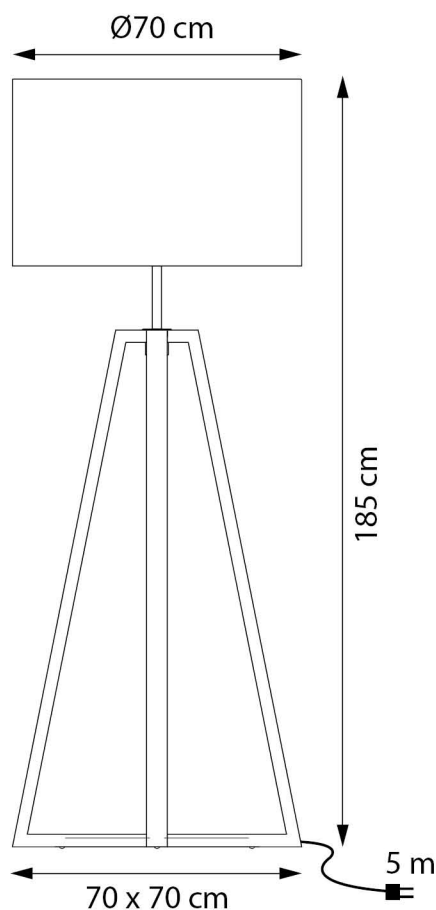

RECOMMENDED LIGHT SOURCE - BEIGE SHADE

LAMP LED - FLUO E27 MAX. 11W
POWER IN 220V
IP-RATING IP55

LIGHT SOURCE - AMBER SHADE

LED 4,3W
POWER SUPPLY INCLUDED
POWER IN 100-240V - 50/60Hz
LIGHT OUTPUT 700lm
COLOR TEMPERATURE 2700K
IP-RATING IP65

MAINTENANCE

<http://www.royalbotania.com/maintenance>