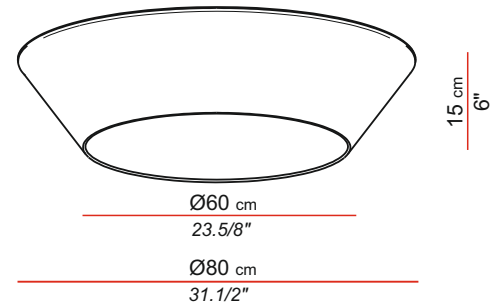

Typology: Suspension

Description / Descripción

Plafond with cone lampshade.
Lampshade available in any materials.
except DDG, DDN, DGB.

Plafón con pantalla cónica.
Pantalla disponible en cualquier material, excepto DDG, DDN, DGB.

General measures / Medidas generales

Light bulb / bombillas

Voltage: 220-230V / 50-60Hz
120-277V / 50-60Hz (USA)

European version

DA.047 **A** 6 x E-27 FLC 25W
A+ 6 x E-27 LED 12W

USA version

TUS.DA.047.01 6 x 26W / CFL / GU-24 Base / 120V

TUS.DA.047.02 6 x 40W / A15 / Medium base / 120V

Bulbs not included / Bombillas no incluidas

Packaging / Embalaje

1 box

84x20x84 cm / 0,14m³
33"x8"x33" / 5 ft³

Peso neto: 4,5 Kg
Net weight: 10 lb

Features & finishings / Características

Lampshade
Pantalla

Available in any material
Disponible cualquier material
except: DDG, DDN, DGB

Diffuser
Difusor

PMMA 3mm ice matt
PMMA 3mm hielo mate

Certifications:

USA Certifications:

Light for indoor use only / Luminaria solo para uso interior