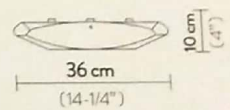

DAFNE S

CEILING / WALL LAMP

Bulbs: 2 X 8W LED Filament - E27 or E26

With: MagneticSystem®

Made of: Opalflex®

With: MagneticSystem®

Made of: Opalflex®

With: MagneticSystem®

Made of: Opalflex®

Price List: page 90

HYPER-WHITE EFFECT