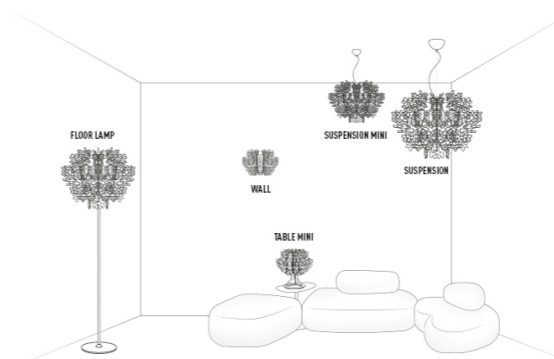

PRODOTTI	MISURE	COLORI	CODICE
TABLE LAMP - FIORELLINA Bulbs E14: 1 X 5W LED Filament Made of: Opalflex® / Cristalflex® Goldflex® / Steelflex® / Copperflex® With: Base matching colour (metallized version) Weight: net Kg 1,00 - gross Kg 1,50 Package: 34 x 39 x h38cm		☐ WHITE ☐ FUMÉ ☐ GOLD ☐ SILVER ☐ COPPER	FI014TAV0001W FI014TAV0001F FI014TAV0001O FI014TAV0001S FI014TAV0001RA
FLOOR LAMP Bulbs E27: 1 X 10W LED Filament Made of: Opalflex® / Cristalflex® With: Stainless Steel base and stem Weight: net Kg 5,74 - gross Kg 8,20 Package: A 3,70kg 39 x 36 x h10,5cm B 3,00kg 57 x 28 x h36cm C 1,50kg 9 x 9 x h167cm		☐ WHITE ☐ FUMÉ	FI014PST0000W FI014PST0000F

FIORELLA ENTIRE COLLECTION

ENERGY CLASS

This luminaire is compatible with bulbs of the energy classes:

SLAMP: FIORELLA

874/2012