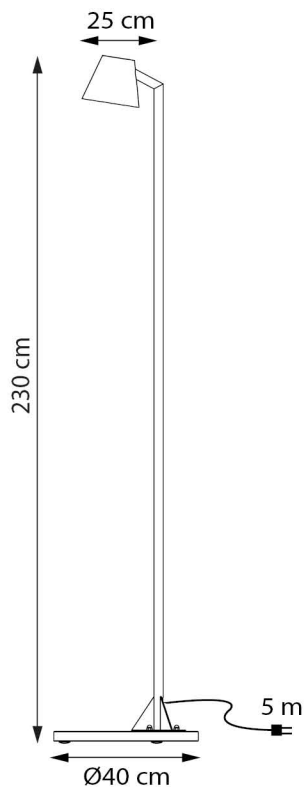

PRODUCT SHEET

PARKER FLOOD

REF: PRKF

Royal Botania.com
Belgian outdoor lighting

TECHNICAL INFO

REFERENCE PRKF

DIMENSIONS

WIDTH Ø 10 - 16 CM
DEPTH 22 CM
HEIGHT 230 CM
GRANITE BASE Ø 40 CM

MATERIALS

ANTIQUE BRASS

LIGHT SOURCE

LED 8,3W
POWER SUPPLY INCLUDED
POWER IN 100-240V - 50/60HZ
LIGHT OUTPUT 720lm
COLOR TEMPERATURE 3000K
IP-RATING IP65

EXTRAS GRANITE BASE INCLUDED

MAINTENANCE

<http://www.royalbotania.com/maintenance>