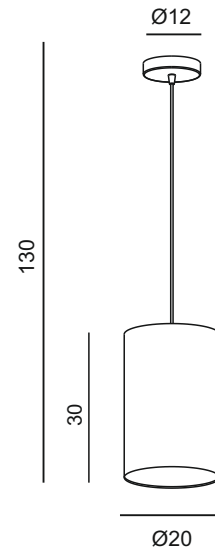

Light bulb / bombillas

Voltage: 220-230V / 50-60Hz

| | | |
|---------------|---|----------------------|
| TB.003 |  | 1 x E-27 FLC 25W |
| |  | 1 x E-27 LED 12W |
| |  | 1 x E-27 P45 ECO 42W |

Bulbs not included / Bombillas no incluidas

General measures / Medidas generales

Packaging / embalaje

 1 box
32x32x25 cm

vol.: 0,03 m³

Net weight: 1,5 Kg

Features & finishings / Características

Lampshade / Pantalla **Available in any materials**
Varios materiales

Various sizes / Varias medidas

TB.001

TB.002

TB.004

TB.004

Typology: Suspension

Description / Descripción

Pendant lamp with chromed canopy.
Lampshade available in any material.
Available in several sizes.

Bulbs not included / Bombillas no incluidas

General measures / Medidas generales

Packaging / embalaje

 1 box
32x32x60 cm

vol.: 0,06 m³

Net weight: 2 Kg

Features & finishings / Características

| | |
|--|---|
| Lampshade <i>Pantalla</i> | Available in any materials <i>Varios materiales</i> |
| Canopy <i>Florón</i> | Chrome (Tech07) <i>Cromo (Tech07)</i> |
| Electrical cable <i>Cable eléctrico</i> | Silicone transparent <i>Silicona transparente</i> |