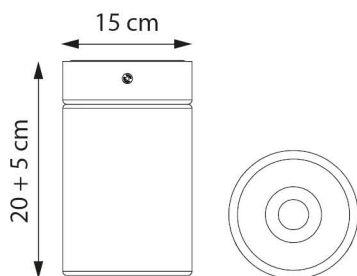

MAINTENANCE

<http://www.royalbotania.com/maintenance>