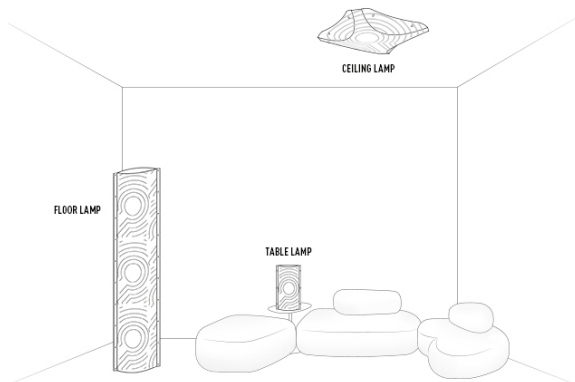

VENTI

design by Alessandro Mendini

PRODOTTI	MISURE	COLORI	CODICE
<p>FLOOR LAMP</p> <p>Bulbs E27:</p> <p> 3 X 10W LED Filament</p> <p>Made of: Opalflex® With: Dimmer Included Alluminium profiles</p> <p>Weight: net Kg 2,80 - gross Kg 6,00 Package: 37 x 28 x h168cm</p> <p>CE IP 20  </p>		<input type="checkbox"/> HYPER-WHITE EFFECT	TUB59PTU0004_VEN
<p>TABLE LAMP</p> <p>Bulbs E14:</p> <p> 1 X 5W LED Filament</p> <p>Made of: Opalflex® With: Dimmer Included Alluminium profiles</p> <p>Weight: net Kg 0,40 - gross Kg 0,70 Package: 26 x 6 x h43cm</p> <p>CE IP 20  </p>		<input type="checkbox"/> HYPER-WHITE EFFECT	TUB59TAV0001_VEN

VENTI ENTIRE COLLECTION

ENERGY CLASS

This luminaire is compatible with bulbs of the energy classes:

SLAMP: VENTI FLOOR

LED 

874/2012