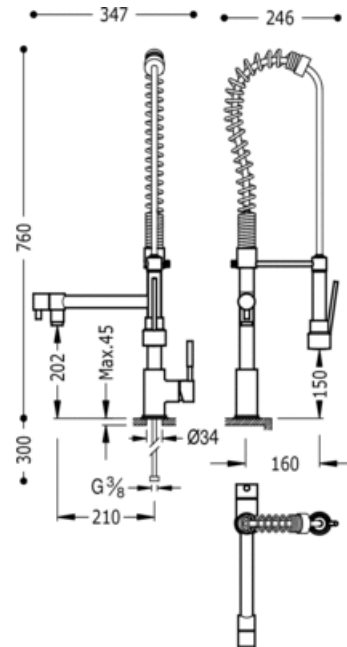

Single lever single hole sink mixer: chrome finish

9134.282

Ø 33

360°

Cr

Industrial kitchen taps

Mixer

Lever

Aerator

Surface

CRO 130495