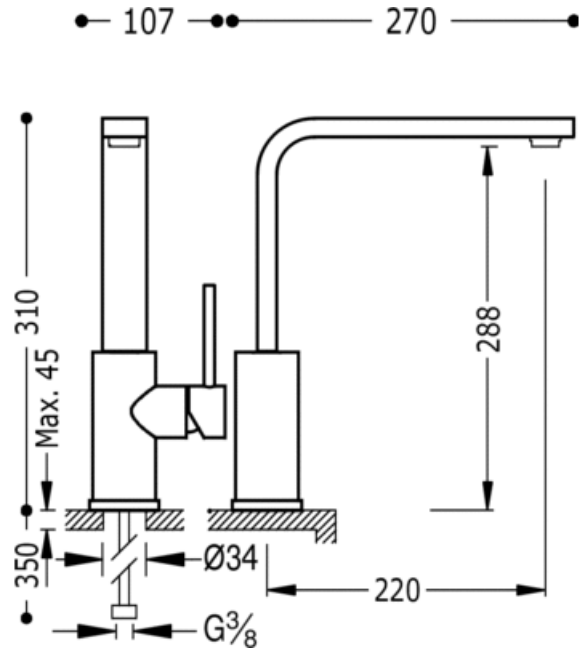

Single lever single hole sink mixer; spout 35x15 mm: white matt finish

Kitchen mixer taps

Mixer

Lever

Aerator

Surface

ACE 062435AC

BMT 062435BM