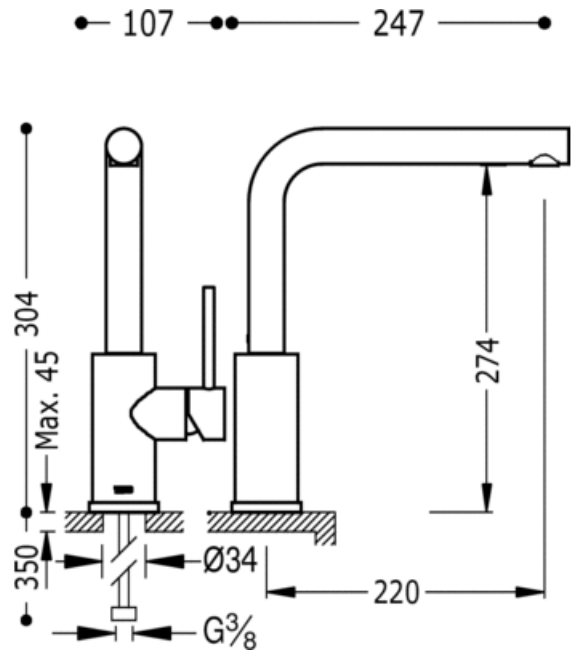

Single lever single hole sink mixer: steel finish, lever

Kitchen mixer taps

Mixer

Lever

Aerator

Surface

ACE 06243601AC

BMT 06243601BM