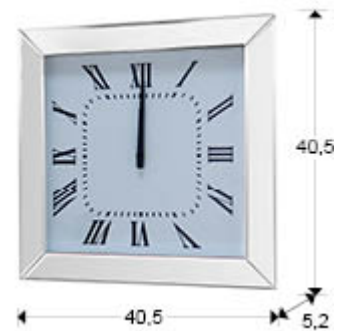

## Adam

483490

Clocks

Wall clock. Frame made with beveled mirrors. Batteries not included.

### GENERAL INFORMATION

Catalogue: M32 Mobiliario y Decoración  
Page: 127  
Type: Clocks  
Collection: Adam

### SIZES

Sizes: ↔ 40.5 ↓ 40.5 ↘ 5.2 cm  
Weight: 4.3 Kg

### SIZES WITH PACKAGING

Weight: 4.9 Kg  
Volume: 0.0290m<sup>3</sup>  
Sizes: ↔ 12.5 ↓ 48.0 ↘ 48.0 cm