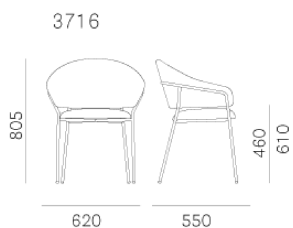

PEDRALI®
THE ITALIAN ESSENCE

JAZZ 3716

DESIGN:
PEDRALI R&D

Harmony of shapes, elegance and ergonomics are the main features of Jazz armchair. A cosy seat, a curved and embracing backrest, supported by a thin steel frame Ø16mm, guarantee a great balance of proportions and profiles. Seat and backrest are separated by an opening that makes the armchair functional and gives lightness. A high level of customization is possible thanks the combinations of the upholstery, in fabric or leather, and the different finishes of the steel.

INFORMATION REQUEST