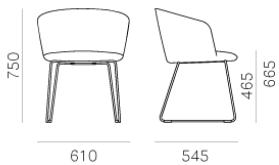

NYM 2857

DESIGN:
CAZZANIGA MANDELLI PAGLIARULO

Simple yet refined, sophisticated yet versatile, Nym Soft recalls the outlines of the omonymous wooden chairs collection, subtly accentuating and enhancing its comfort. The result is a timeless, organic chair reminiscent of the hollow of a hand, a nest or an embrace. The key feature of Nym Soft lies in the different densities of the polyurethane foam padding, which is significantly thicker in the seat area, ensuring adaptability and support - two central elements of comfort. Nym Soft is available with solid ash wood legs, a steel rod sled frame, or a swivelling base with return mechanism. The wooden elements of Nym Soft are FSC-certified and finished with bio water-based paints. The use of raw materials sourced from certified forests and of water-based paints made principally from plant-derived resins is a guarantee of our company's commitment to environmental sustainability.

INFORMATION REQUEST

FABRICS (VIEW LEGEND FINISHES)

LEGEND FINISHES