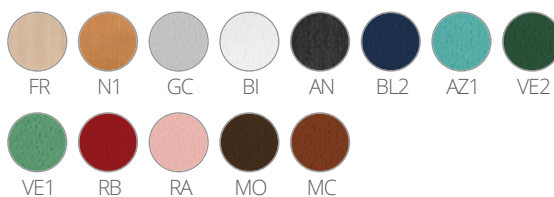

# BABILA 2706

DESIGN:  
ODO FIORAVANTI

Ash wood barstool with an extreme lightweight look where the die-casted aluminium footrest is perfectly jointed to the legs. Height 750 mm.

INFORMATION REQUEST

360° | Gallery

## SEAT FINISHES