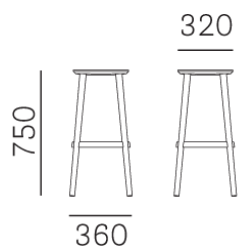

# BABILA 2706

DESIGN:  
ODO FIORAVANTI

Ash wood barstool with an extreme lightweight look where the die-casted aluminium footrest is perfectly jointed to the legs. Height 750 mm.

INFORMATION REQUEST

360° | Gallery