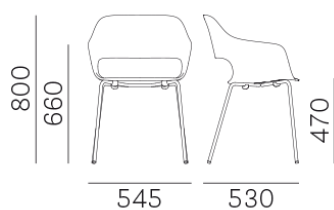

BABILA 2736

DESIGN:
ODO FIORAVANTI

Babila armchair recalls the distinctive features and design of the collection, taking inspiration from the classic and timeless objects. The absolute comfort of the shell upholstered in fabric or leather is combined with steel tube legs.

INFORMATION REQUEST

FABRICS (VIEW LEGEND FINISHES)

FRAME FINISHES

CR

POWDER COATED FOR INDOOR (VIEW LEGEND FINISHES)

LEGEND FINISHES

CERTIFICATIONS