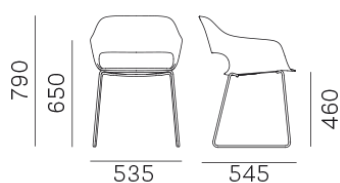

BABILA 2745

DESIGN:
ODO FIORAVANTI

Babila armchair recalls the distinctive features and design of the collection, taking inspiration from the classic and timeless objects. The functionality of the polypropylene shell is combined with steel rod sled frame.

INFORMATION REQUEST