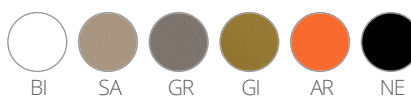

SHELL FINISHES