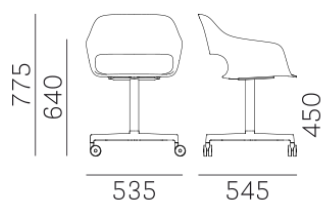

BABILA 2775

DESIGN:
ODO FIORAVANTI

Babila armchair recalls the distinctive features and design of the collection, taking inspiration from the classic and timeless objects. The functionality of the swivel polypropylene shell is combined with die casted aluminium central base with 4 spokes with castors.

INFORMATION REQUEST