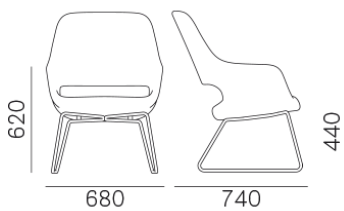

BABILA 2749

DESIGN:
ODO FIORAVANTI

An armchair with cosy shapes and generous dimensions giving absolute comfort. Babila Comfort completes the collection combining a large upholstered shell, featured by soft lines and reclined backrest, with sled steel road frame Ø12mm. The armrest is defined by a chamfer that runs along the profile of the armchair.

INFORMATION REQUEST

FRAME FINISHES

POWDER COATED FOR INDOOR (VIEW LEGEND FINISHES)

FABRICS (VIEW LEGEND FINISHES)

LEGEND FINISHES