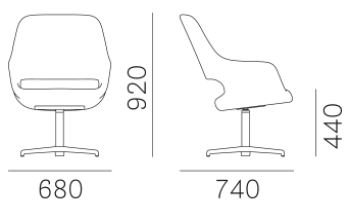

# BABILA 2789

DESIGN:  
ODO FIORAVANTI

An armchair with cosy shapes and generous dimensions giving absolute comfort. Babila Comfort completes the collection combining a large upholstered shell, featured by soft lines and reclined backrest, with aluminium swivel base with return mechanism. The armrest is defined by a chamfer that runs along the profile of the armchair.

INFORMATION REQUEST

92%

360° | Gallery