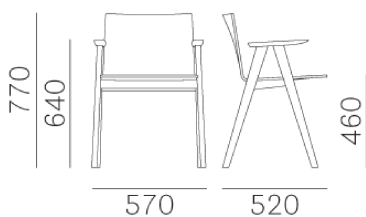

PEDRALI®
THE ITALIAN ESSENCE

OSAKA 2815

DESIGN:
CAZZANIGA MANDELLI PAGLIARULO

Osaka is a collection of seatings with a strong graphic impact whose construction elements remind the linear features of an ideogram, due to their pureness and simplicity. Its rectilinear profile reveals a welcoming three-dimensionality, completed by the tactile wellbeing of the wood.

Armchair with ash wood frame and plywood seat.
Available in bleached ash wood, cognac, mahogany and black colour stained.

INFORMATION REQUEST

SEAT FINISHES

LEGEND FINISHES

CERTIFICATIONS

PRESS