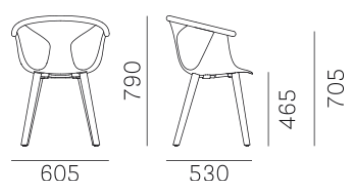

PEDRALI®
THE ITALIAN ESSENCE

FOX 3727

DESIGN:
PATRICK NORGUET

Fox is an elegant collection of armchairs having a distinctive character and contained dimensions. A thin fiber-glass reinforced polypropylene shell with genuine leather upholstery is set in the ash wood profile curved and rounded at the ends. The armchair welcomes the guest with the warm hug of wood. Versatility and functionality of the collection are guaranteed thanks to the multiple colour combinations between the wood and the comfortable shell, matching legs in ash wood of variable section

INFORMATION REQUEST

LEGS FINISHES

SHELL FINISHES

LEGEND FINISHES

PRESS